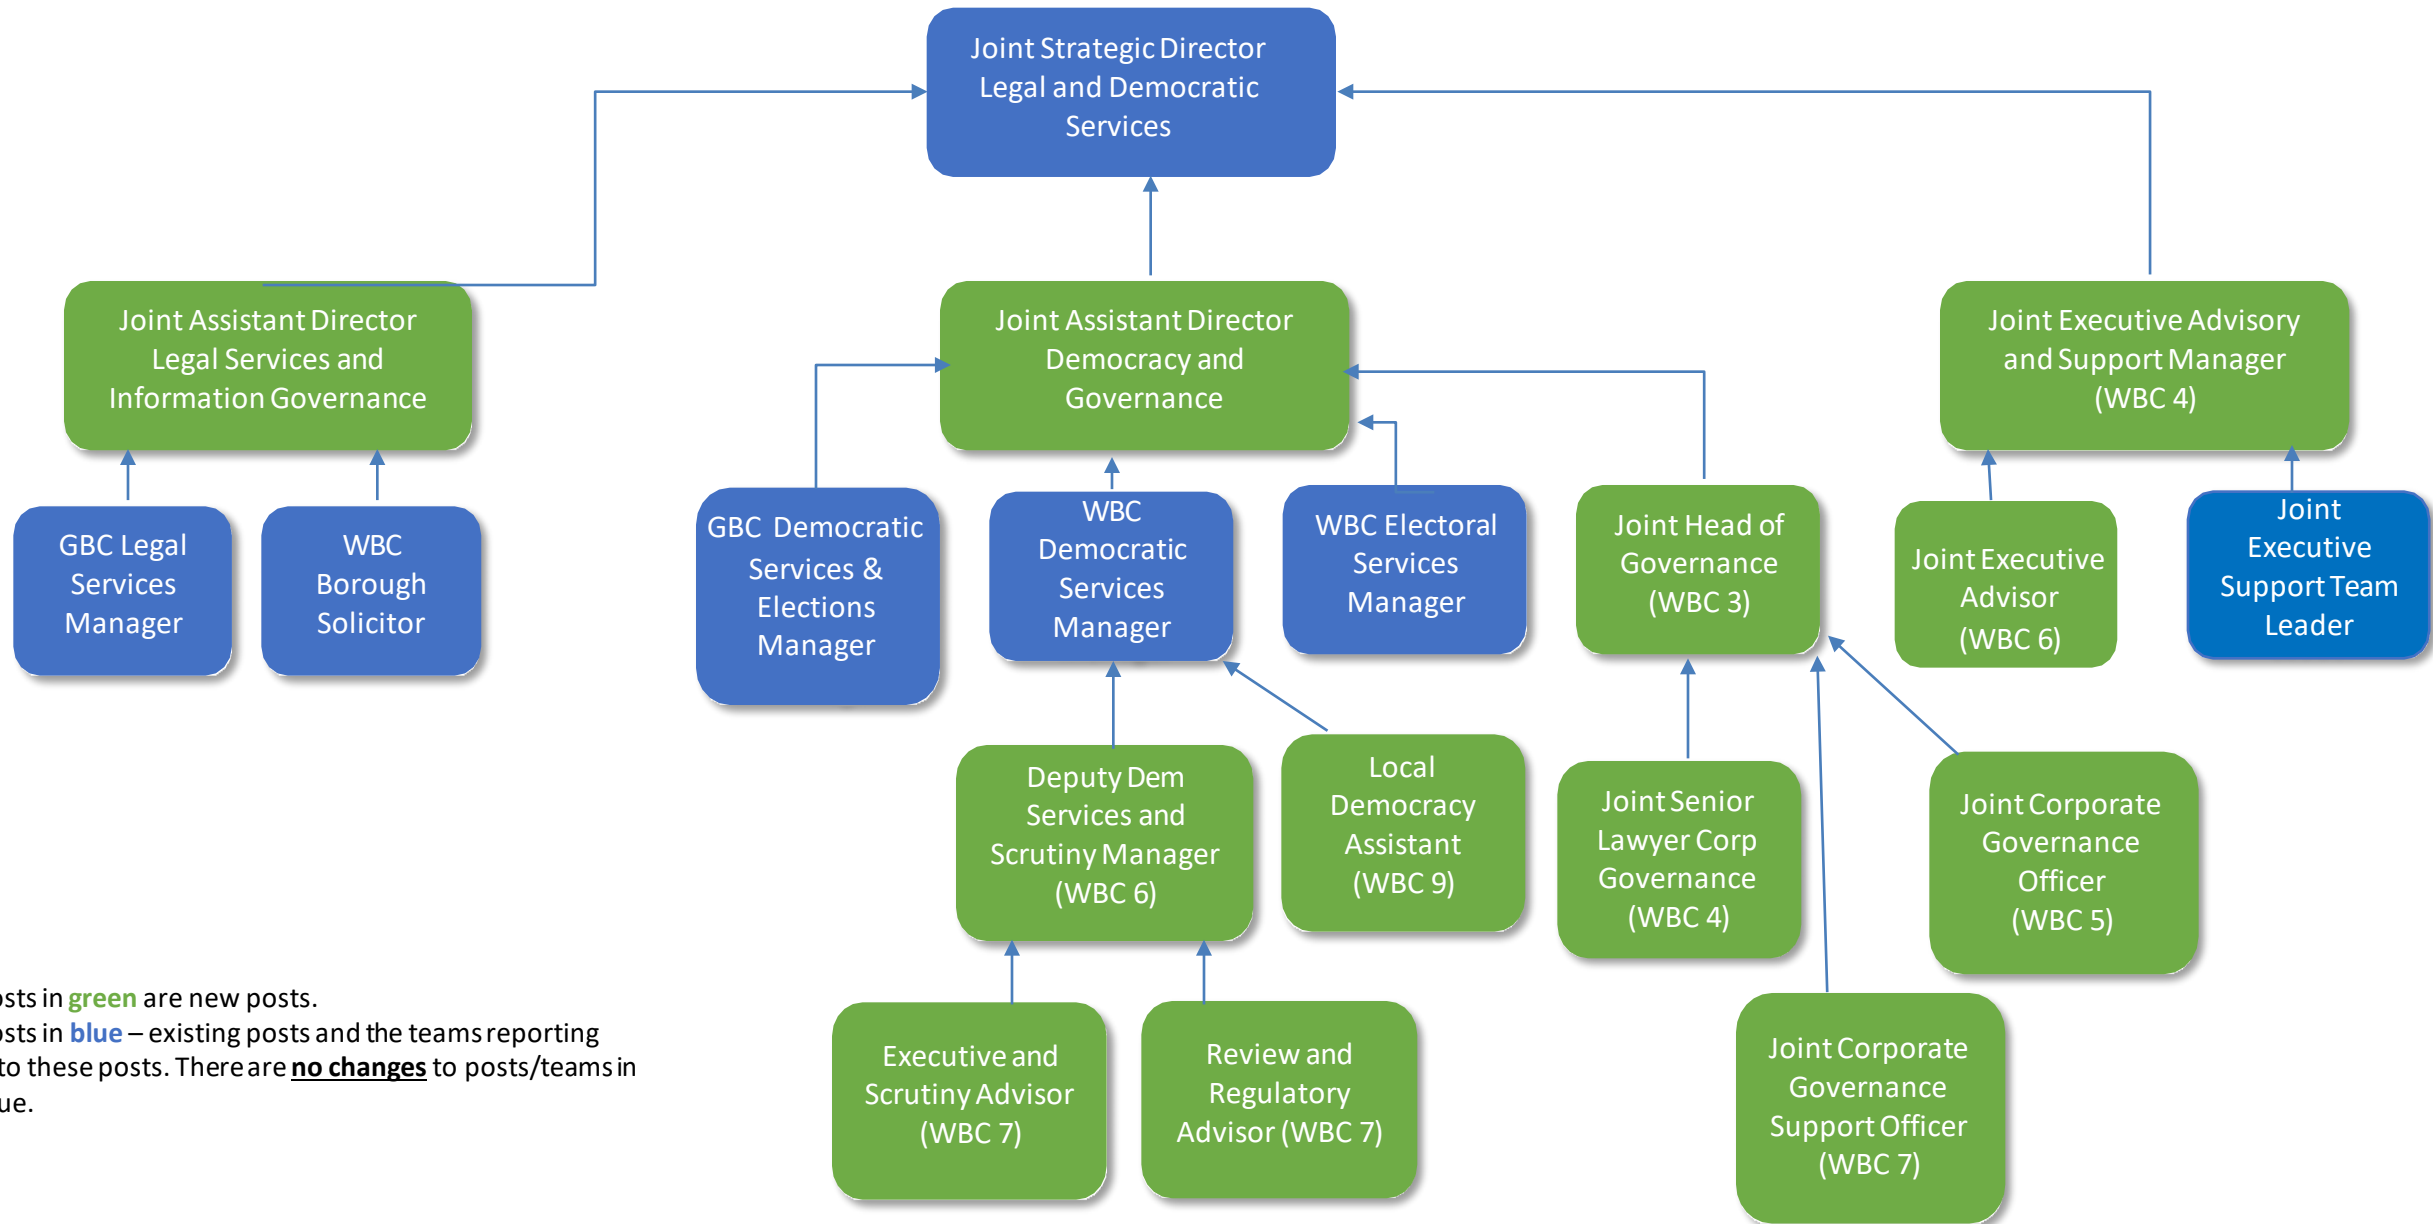

L&DS Structure effective 5th August 2024

Posts in **green** are new posts.
 Posts in **blue** – existing posts and the teams reporting into these posts. There are **no changes** to posts/teams in blue.